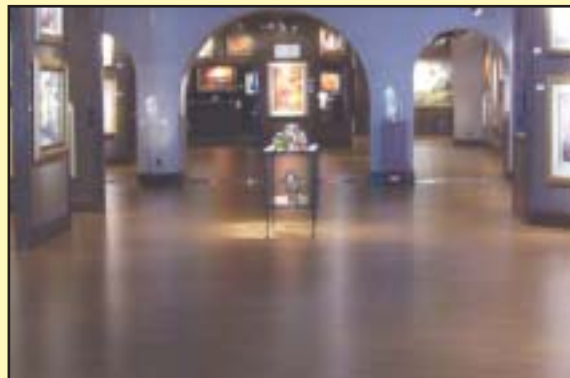

With All My Heart:
15"x15", 33"x33"

Brilliance in Color
25 King St. St. Augustine, Fl
904.810.0460
www.lovesemporium.com

Hotel Accommodations

Downtown St. Augustine

Casa Monica Hotel
904.827.1888
95 Cordova Street
www.casamonica.com

The Monterey Inn
904.824.4482
16 Avenida Menendez
www.themontereyinn.com

Casa de la Paz
904.829.2915
22 Avenida Menendez
www.casadelapaz.com

Anastasia Island

Anastasia Inn
904.825.2879
218 Anastasia Blvd.
www.anastasiainn.com

Sleep Inn
904.825.4535
601 Anastasia Blvd.
staugustine-hotels.com