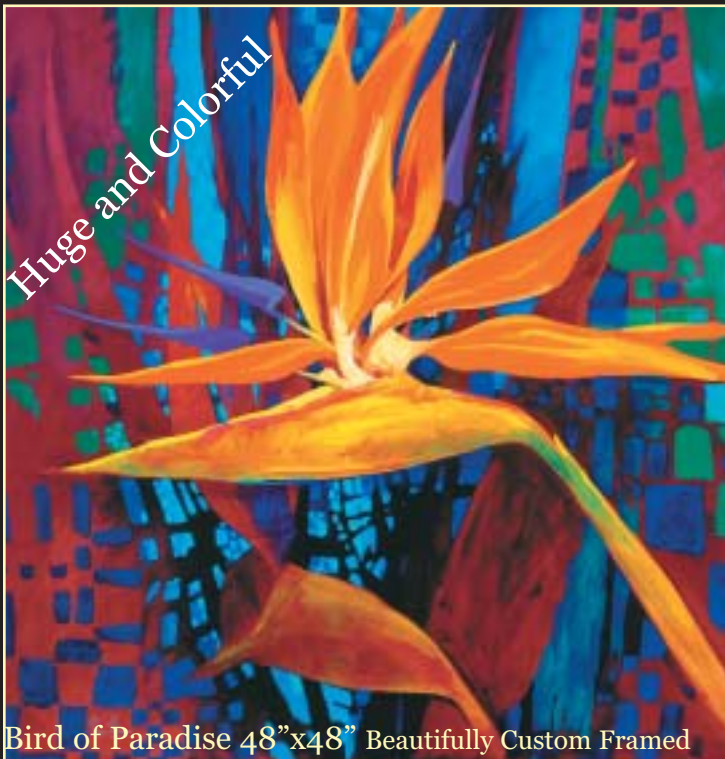

Large & Impressive

Odyssey 48"x48" Beautifully Custom Framed

Subtle and Elegant

Let My Words Be Few 48"x48" Custom Framed

These originals plus the pieces on pg 1 and pg 3 are very, very large works of art and represent a major opportunity for you to place an impressive image into your home or office. This flyer can not relate the subtly and effect of Simon's brushwork nor can the vivid color differential be seen. Those who know Simon's career will be aware of the incredible effect a large work such as these can have. All pieces are beautifully custom framed and are ready for immediate delivery. Our purpose here is to get you to envision how huge these originals truly are. Add 10"-12" overall to envision their sizes when framed. These amazing images represent the largest array of major Simon Bull works and they are priced especially for this show.

**CALL NOW FOR PRIVATE CONSULTATION PRIOR TO THE SHOW.**

**CALL FOR PRICING 904.810.0460**

Huge and Colorful

Bird of Paradise 48"x48" Beautifully Custom Framed

Monumental; Museum Quality

Loves' Mysteries Unveiled 54"x54" Custom Framed