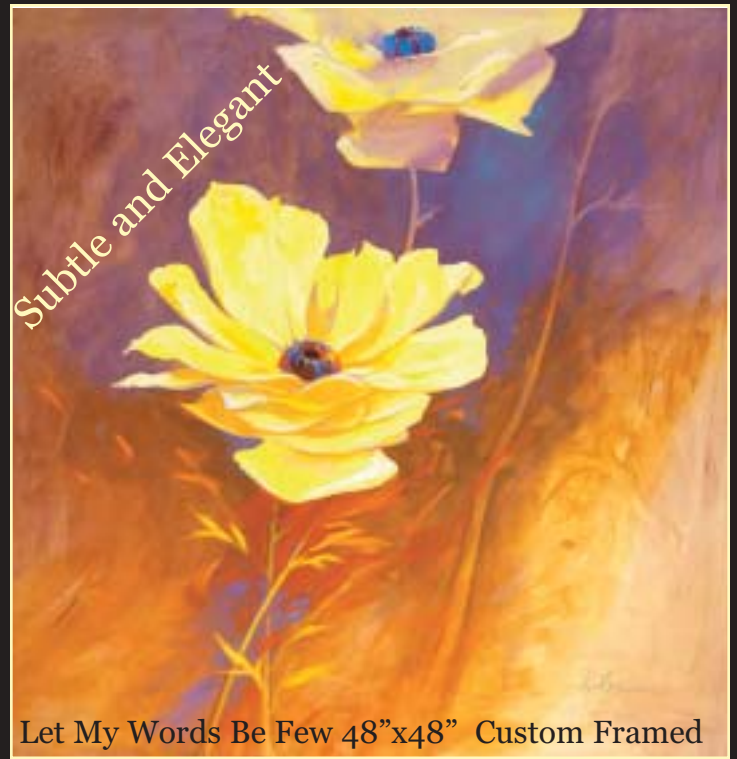

YOU'RE INVITED:

*SIMON BULL*

*PERSONAL APPEARANCE*

MARCH 11th & 12th

*BRILLIANCE IN COLOR*

*25 King St. "Downtown on the Plaza"*

*904.810.0460*

- ◆ *Museum Style Presentation*
- ◆ *A Must Attend Event*
  - ◆ *Originals*
  - ◆ *Limited Editions*
  - ◆ *Individual Original*  
*Remarques*

Large & Impressive

Odyssey 48"x48" Beautifully Custom Framed

Subtle and Elegant

Let My Words Be Few 48"x48" Custom Framed

These originals plus the pieces on pg 1 and pg 3 are very, very large works of art and represent a major opportunity for you to place an impressive image into your home or office. This flyer can not relate the subtly and effect of Simon's brushwork nor can the vivid color differential be seen. Those who know Simon's career will be aware of the incredible effect a large work such as these can have. All pieces are beautifully custom framed and are ready for immediate delivery. Our purpose here is to get you to envision how huge these originals truly are. Add 10"-12" overall to envision their sizes when framed. These amazing images represent the largest array of major Simon Bull works and they are priced especially for this show.

**CALL NOW FOR PRIVATE CONSULTATION PRIOR TO THE SHOW.**

**CALL FOR PRICING 904.810.0460**

Huge and Colorful

Bird of Paradise 48"x48" Beautifully Custom Framed

Monumental; Museum Quality

Loves' Mysteries Unveiled 54"x54" Custom Framed

# SIMON BULL

O  
R  
I  
G  
I  
N  
A  
L  
S

Have You Ever Said A Prayer 54"x30"

One Shining Moment 33"x33" Custom Framed

Brilliance in Color Fine Art Gallery

Kiss the Sky 54"x36" Custom Framed

True Colors 16"x22" Custom Framed