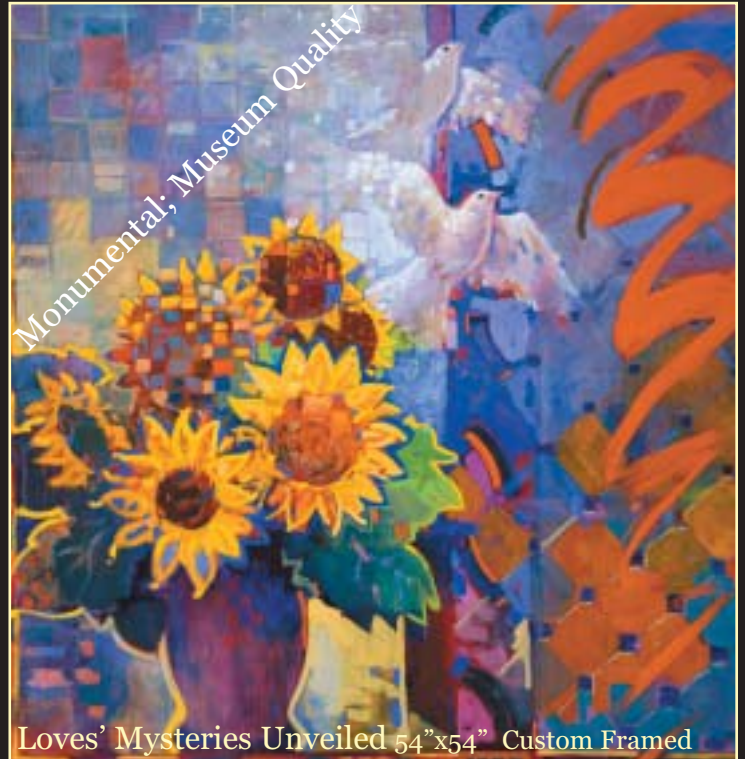

Large & Impressive

Odyssey 48"x48" Beautifully Custom Framed

Subtle and Elegant

Let My Words Be Few 48"x48" Custom Framed

These originals plus the pieces on pg 1 and pg 3 are very, very large works of art and represent a major opportunity for you to place an impressive image into your home or office. This flyer can not relate the subtly and effect of Simon's brushwork nor can the vivid color differential be seen. Those who know Simon's career will be aware of the incredible effect a large work such as these can have. All pieces are beautifully custom framed and are ready for immediate delivery. Our purpose here is to get you to envision how huge these originals truly are. Add 10"-12" overall to envision their sizes when framed. These amazing images represent the largest array of major Simon Bull works and they are priced especially for this show.

**CALL NOW FOR PRIVATE CONSULTATION PRIOR TO THE SHOW.**

**CALL FOR PRICING 904.810.0460**

Huge and Colorful

Bird of Paradise 48"x48" Beautifully Custom Framed

Monumental; Museum Quality

Loves' Mysteries Unveiled 54"x54" Custom Framed

# SIMON BULL

O  
R  
I  
G  
I  
N  
A  
L  
S

Have You Ever Said A Prayer 54"x30"

One Shining Moment 33"x33" Custom Framed

Brilliance in Color Fine Art Gallery

Kiss the Sky 54"x36" Custom Framed

True Colors 16"x22" Custom Framed