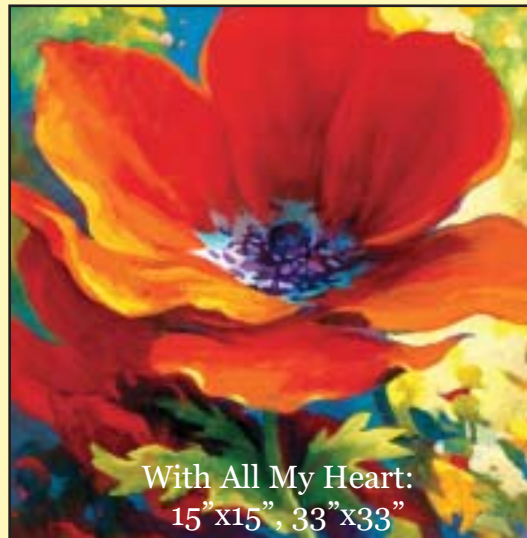

These Dreams 12.5"x22", 18"x32", 24"x42"