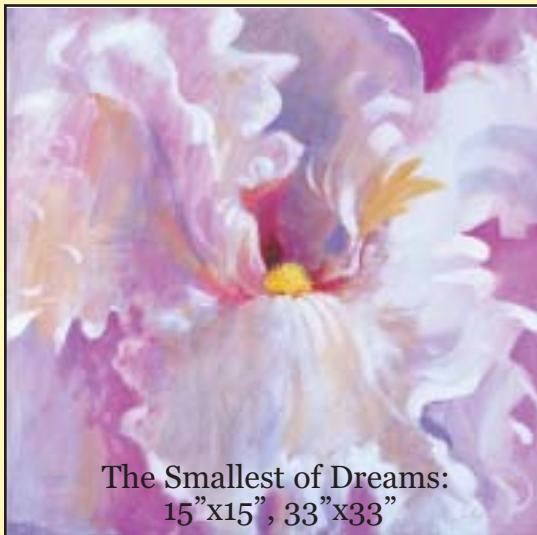

# The Finest Limited Edition Giclees

Original Remarques, "only for show participants"

CALL NOW TO RESERVE YOUR FAVORITE

904.810.0460 [www.lovesemporium.com](http://www.lovesemporium.com)

We Believe: 12.5"x22", 18"x32"

These Dreams 12.5"x22", 18"x32", 24"x42"

The Smallest of Dreams:  
15"x15", 33"x33"

With All My Heart:  
15"x15", 33"x33"

Passion: 16"x22", 22"x32"

**Brilliance in Color**  
25 King St. St. Augustine, Fl  
904.810.0460  
[www.lovesemporium.com](http://www.lovesemporium.com)